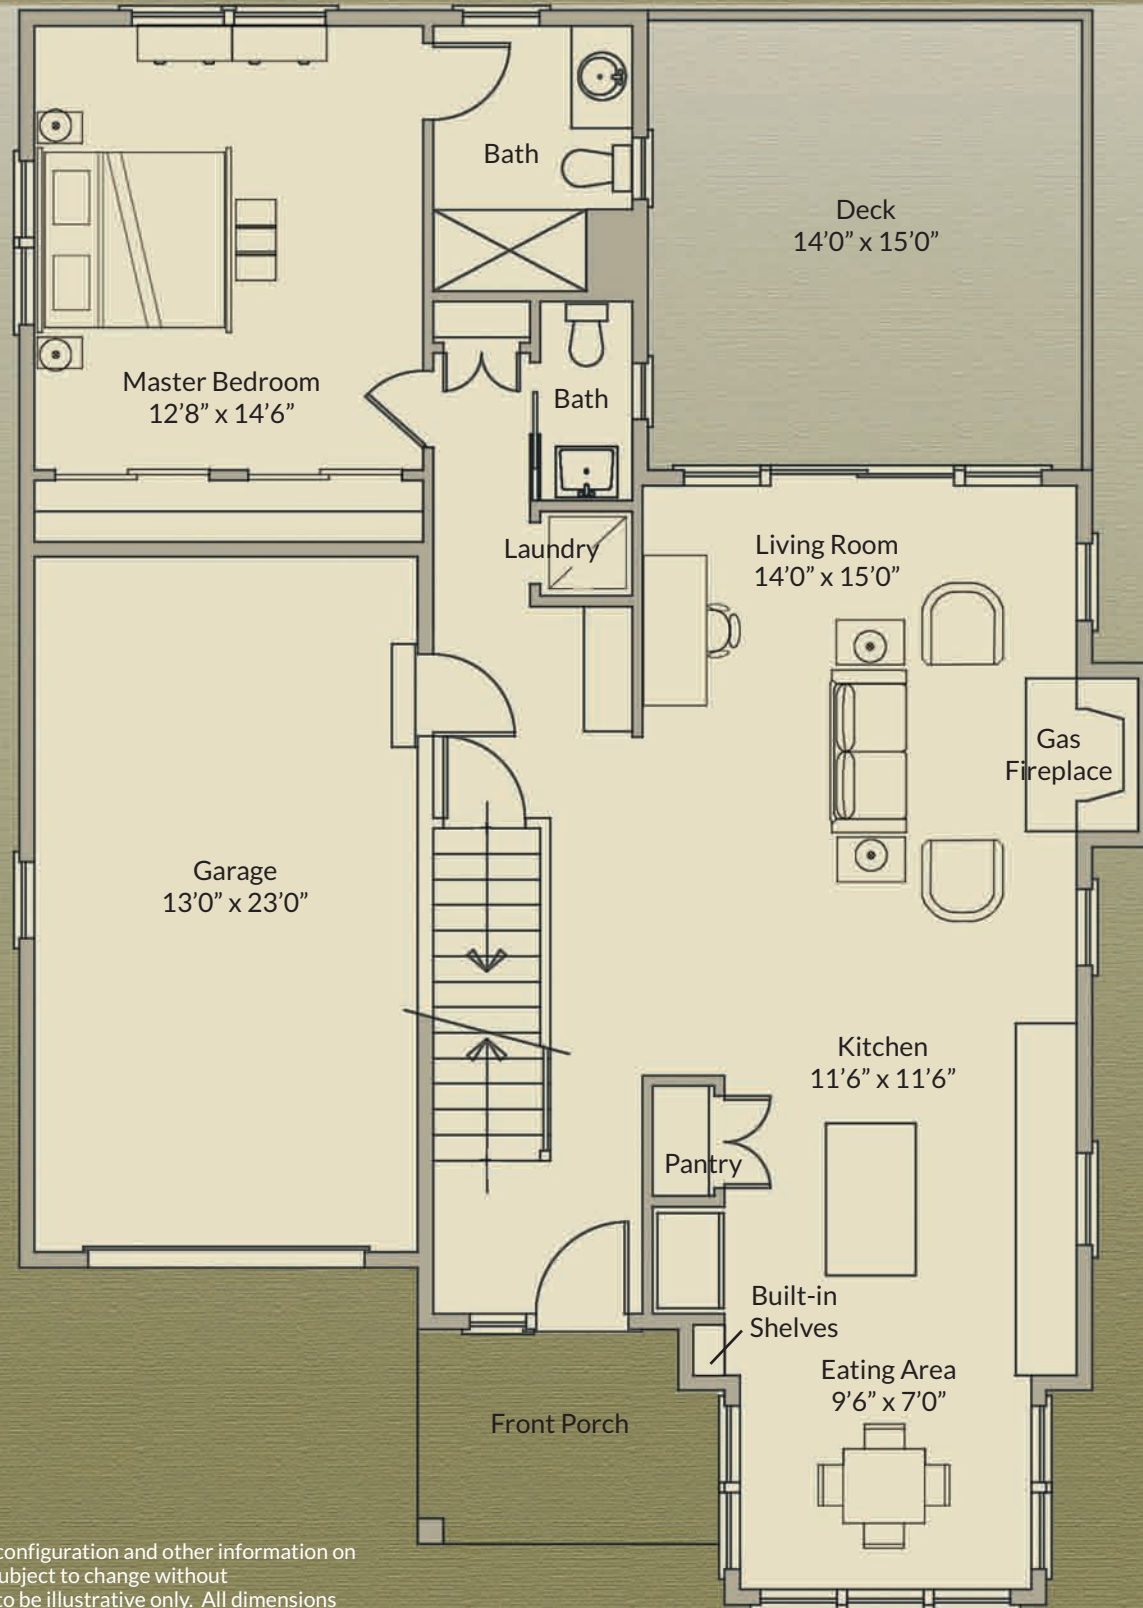

# CLASSIC COTTAGE

1,675 SF – 3 Bedroom / 2.5 Bath

## Basement

1,073 SF

- Nantucket-style two-story home with covered front porch
- Extra-large one car garage
- Foyer opens to living room with backyard views
- Spacious kitchen with island and dining nook
- Large living area with gas fireplace
- Extra-large deck off living room
- Airy master suite on first floor with dual closets
- Custom tile shower with frameless glass door
- Powder room and convenient laundry on first floor
- Additional two bedrooms on second floor with full bath featuring built-in shelves
- One second-floor bedroom offers a walk-in and dual closet
- Full basement with option to finish

# First Floor

1,073 SF

# Second Floor

602 SF

The dimensions, size, configuration and other information on these floor plans are subject to change without notice and are meant to be illustrative only. All dimensions and square feet are approximate.