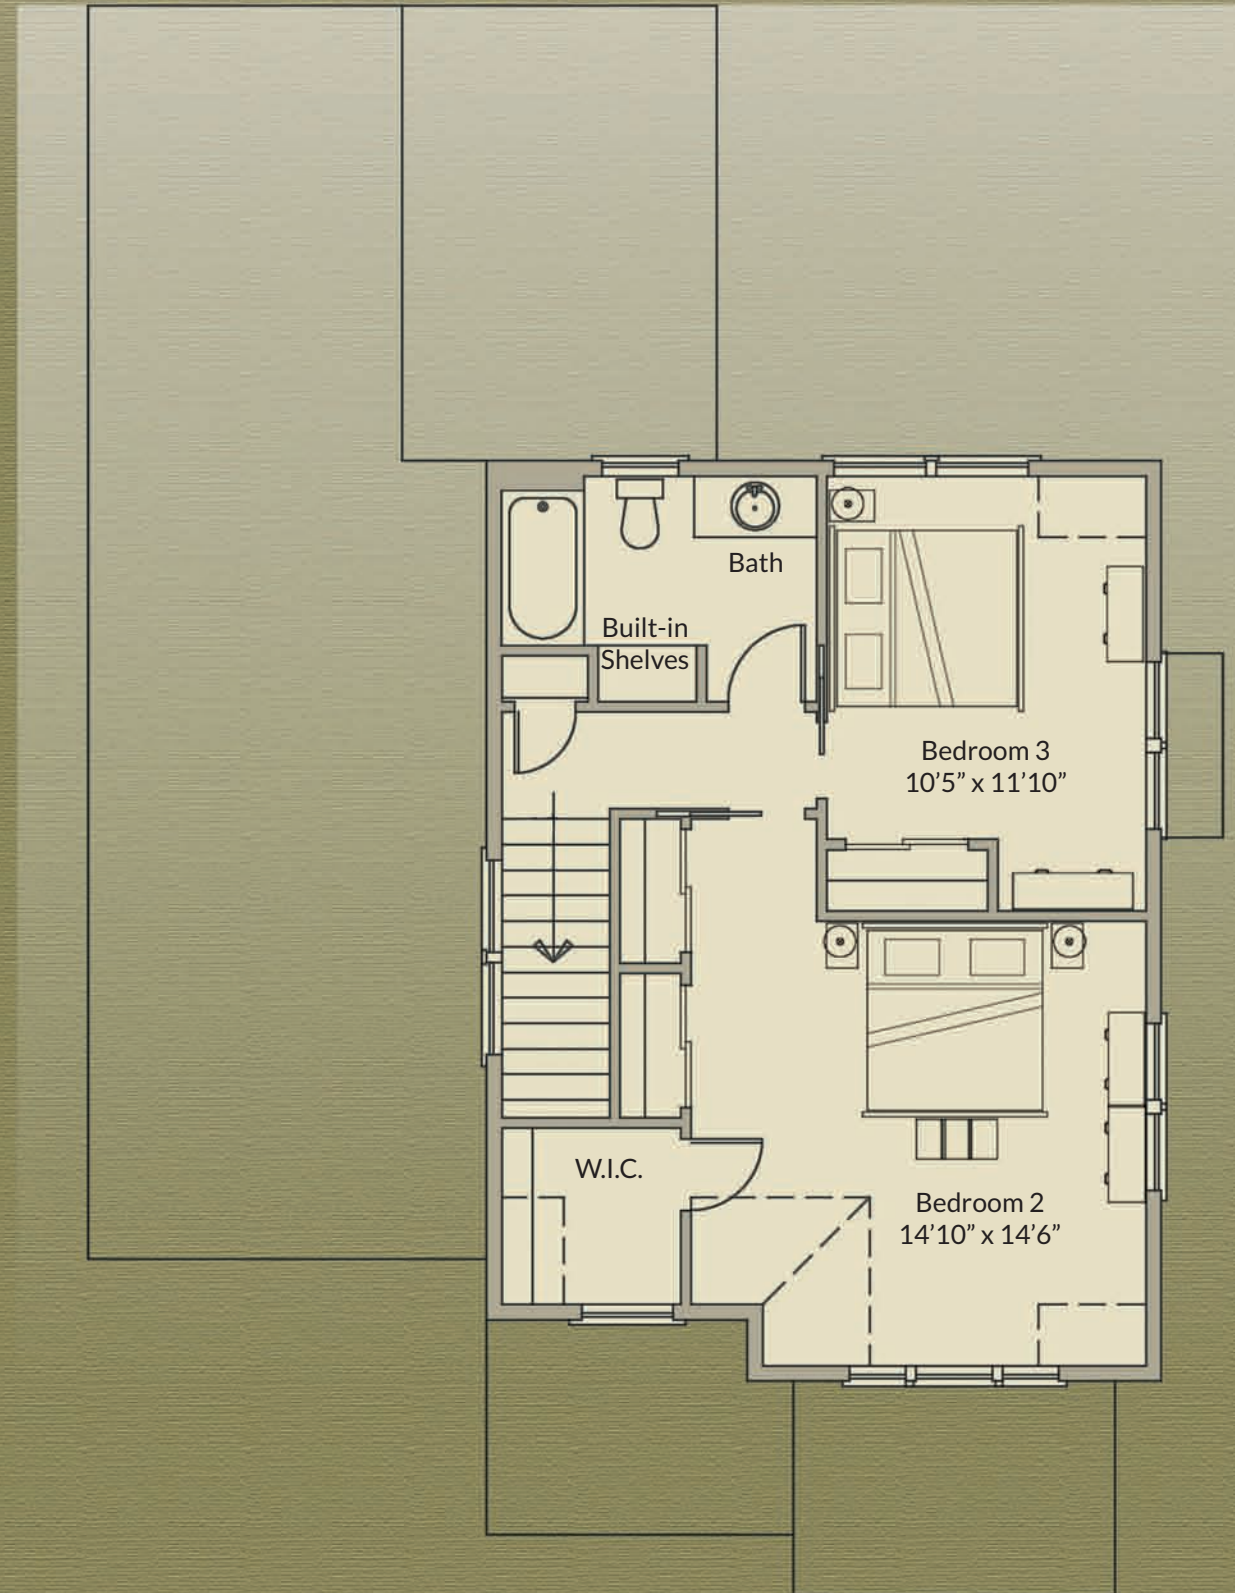

## Basement

1,073 SF

- Nantucket-style two-story home with covered front porch
- Extra-large one car garage
- Foyer opens to living room with backyard views
- Spacious kitchen with island and dining nook
- Large living area with gas fireplace
- Extra-large deck off living room
- Airy master suite on first floor with dual closets
- Custom tile shower with frameless glass door
- Powder room and convenient laundry on first floor
- Additional two bedrooms on second floor with full bath featuring built-in shelves
- One second-floor bedroom offers a walk-in and dual closet
- Full basement with option to finish

# First Floor

1,073 SF

# Second Floor

602 SF

The dimensions, size, configuration and other information on these floor plans are subject to change without notice and are meant to be illustrative only. All dimensions and square feet are approximate.