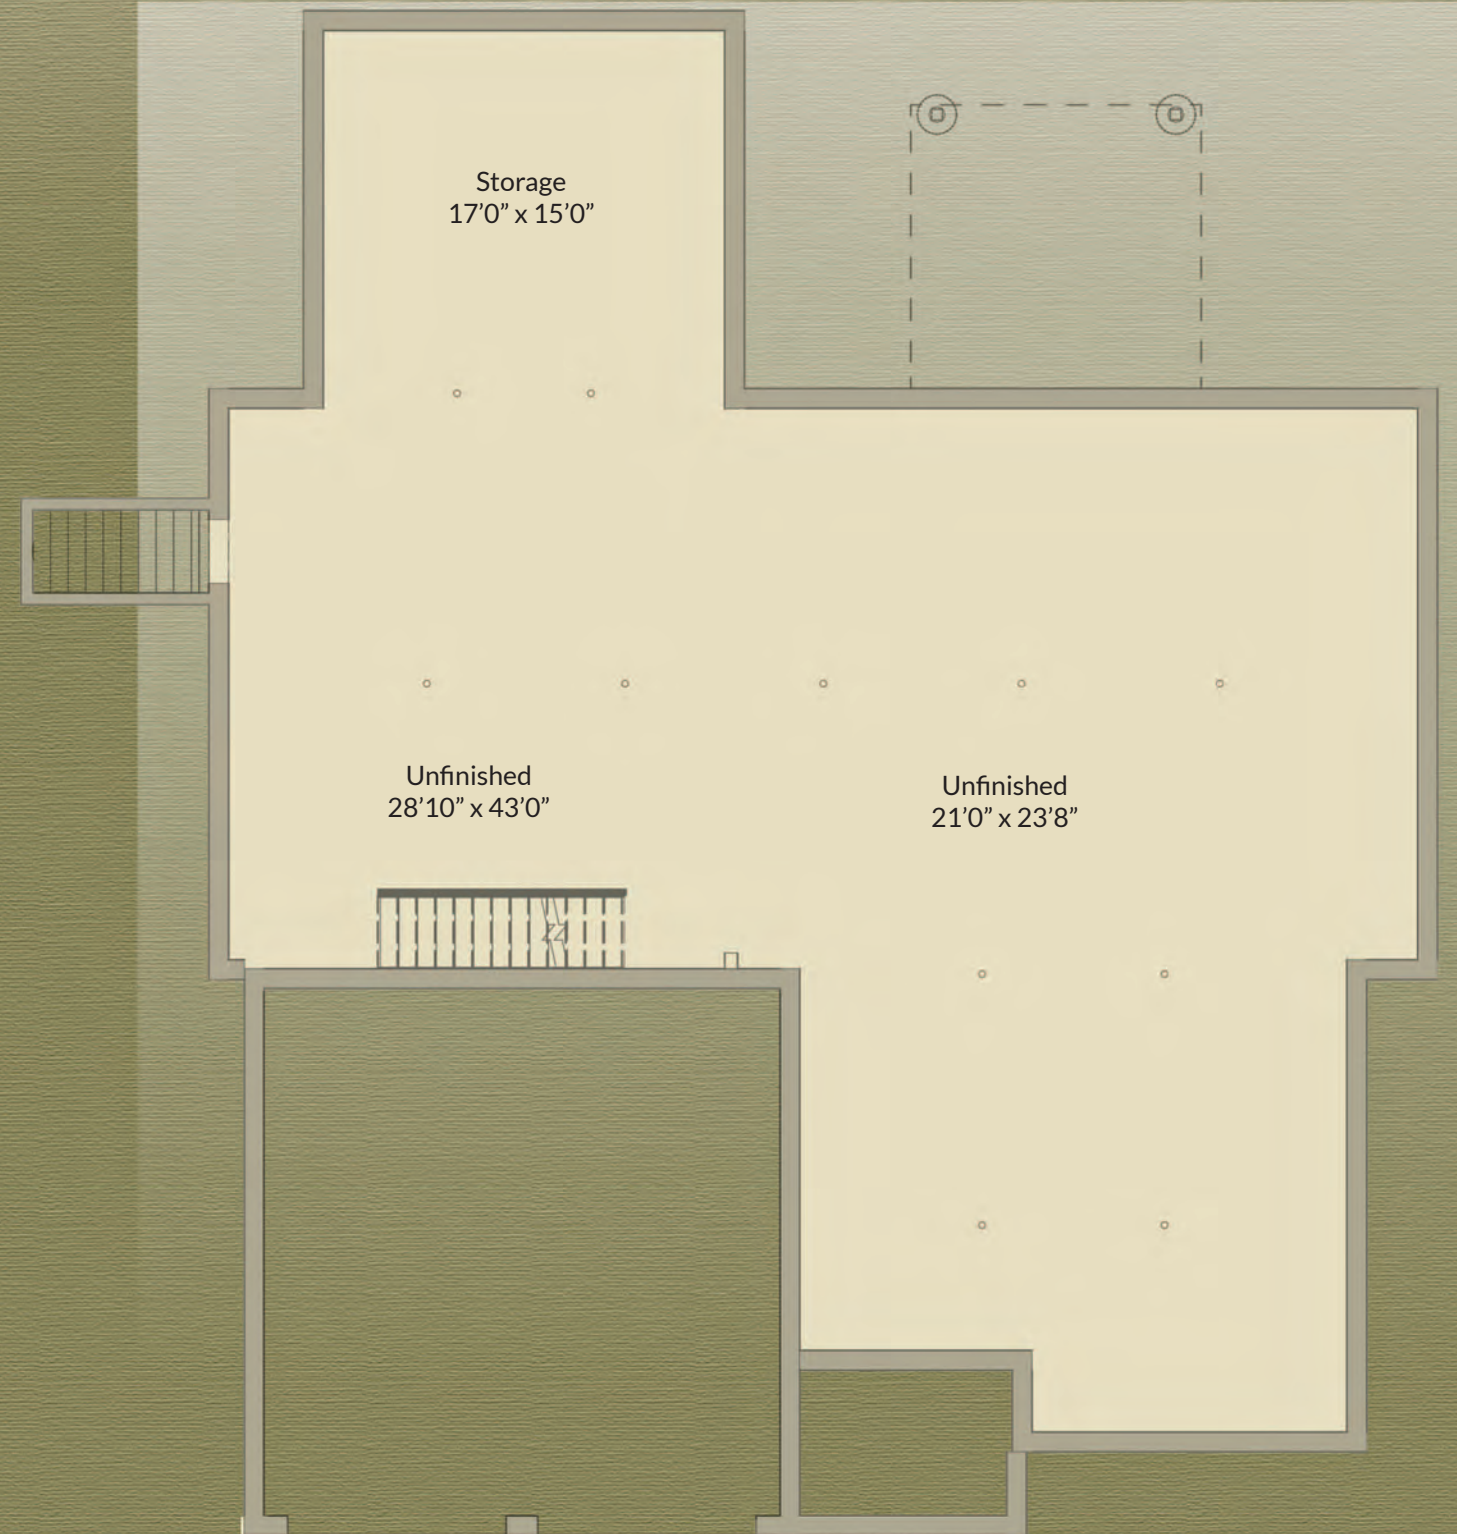

# WHITE OAK

2,018 SF – 3 Bedroom / 2.5 Bath

- One story cottage home with covered front entry
- Two car garage
- Kitchen with island open to dining and living rooms
- Cathedral ceilings in living room and primary bedroom
- Backyard deck off living room
- Stone surround fireplace
- Mud room and laundry closet off the garage
- First floor master suite with large closet and dual vanities in bath
- Two additional bedrooms, baths and ample closets
- Full lower level (walk-out options)

# First Floor

2,018 SF

# Basement

770 SF

The dimensions, size, configuration and other information on these floor plans are subject to change without notice and are meant to be illustrative only. All dimensions and square feet are approximate.