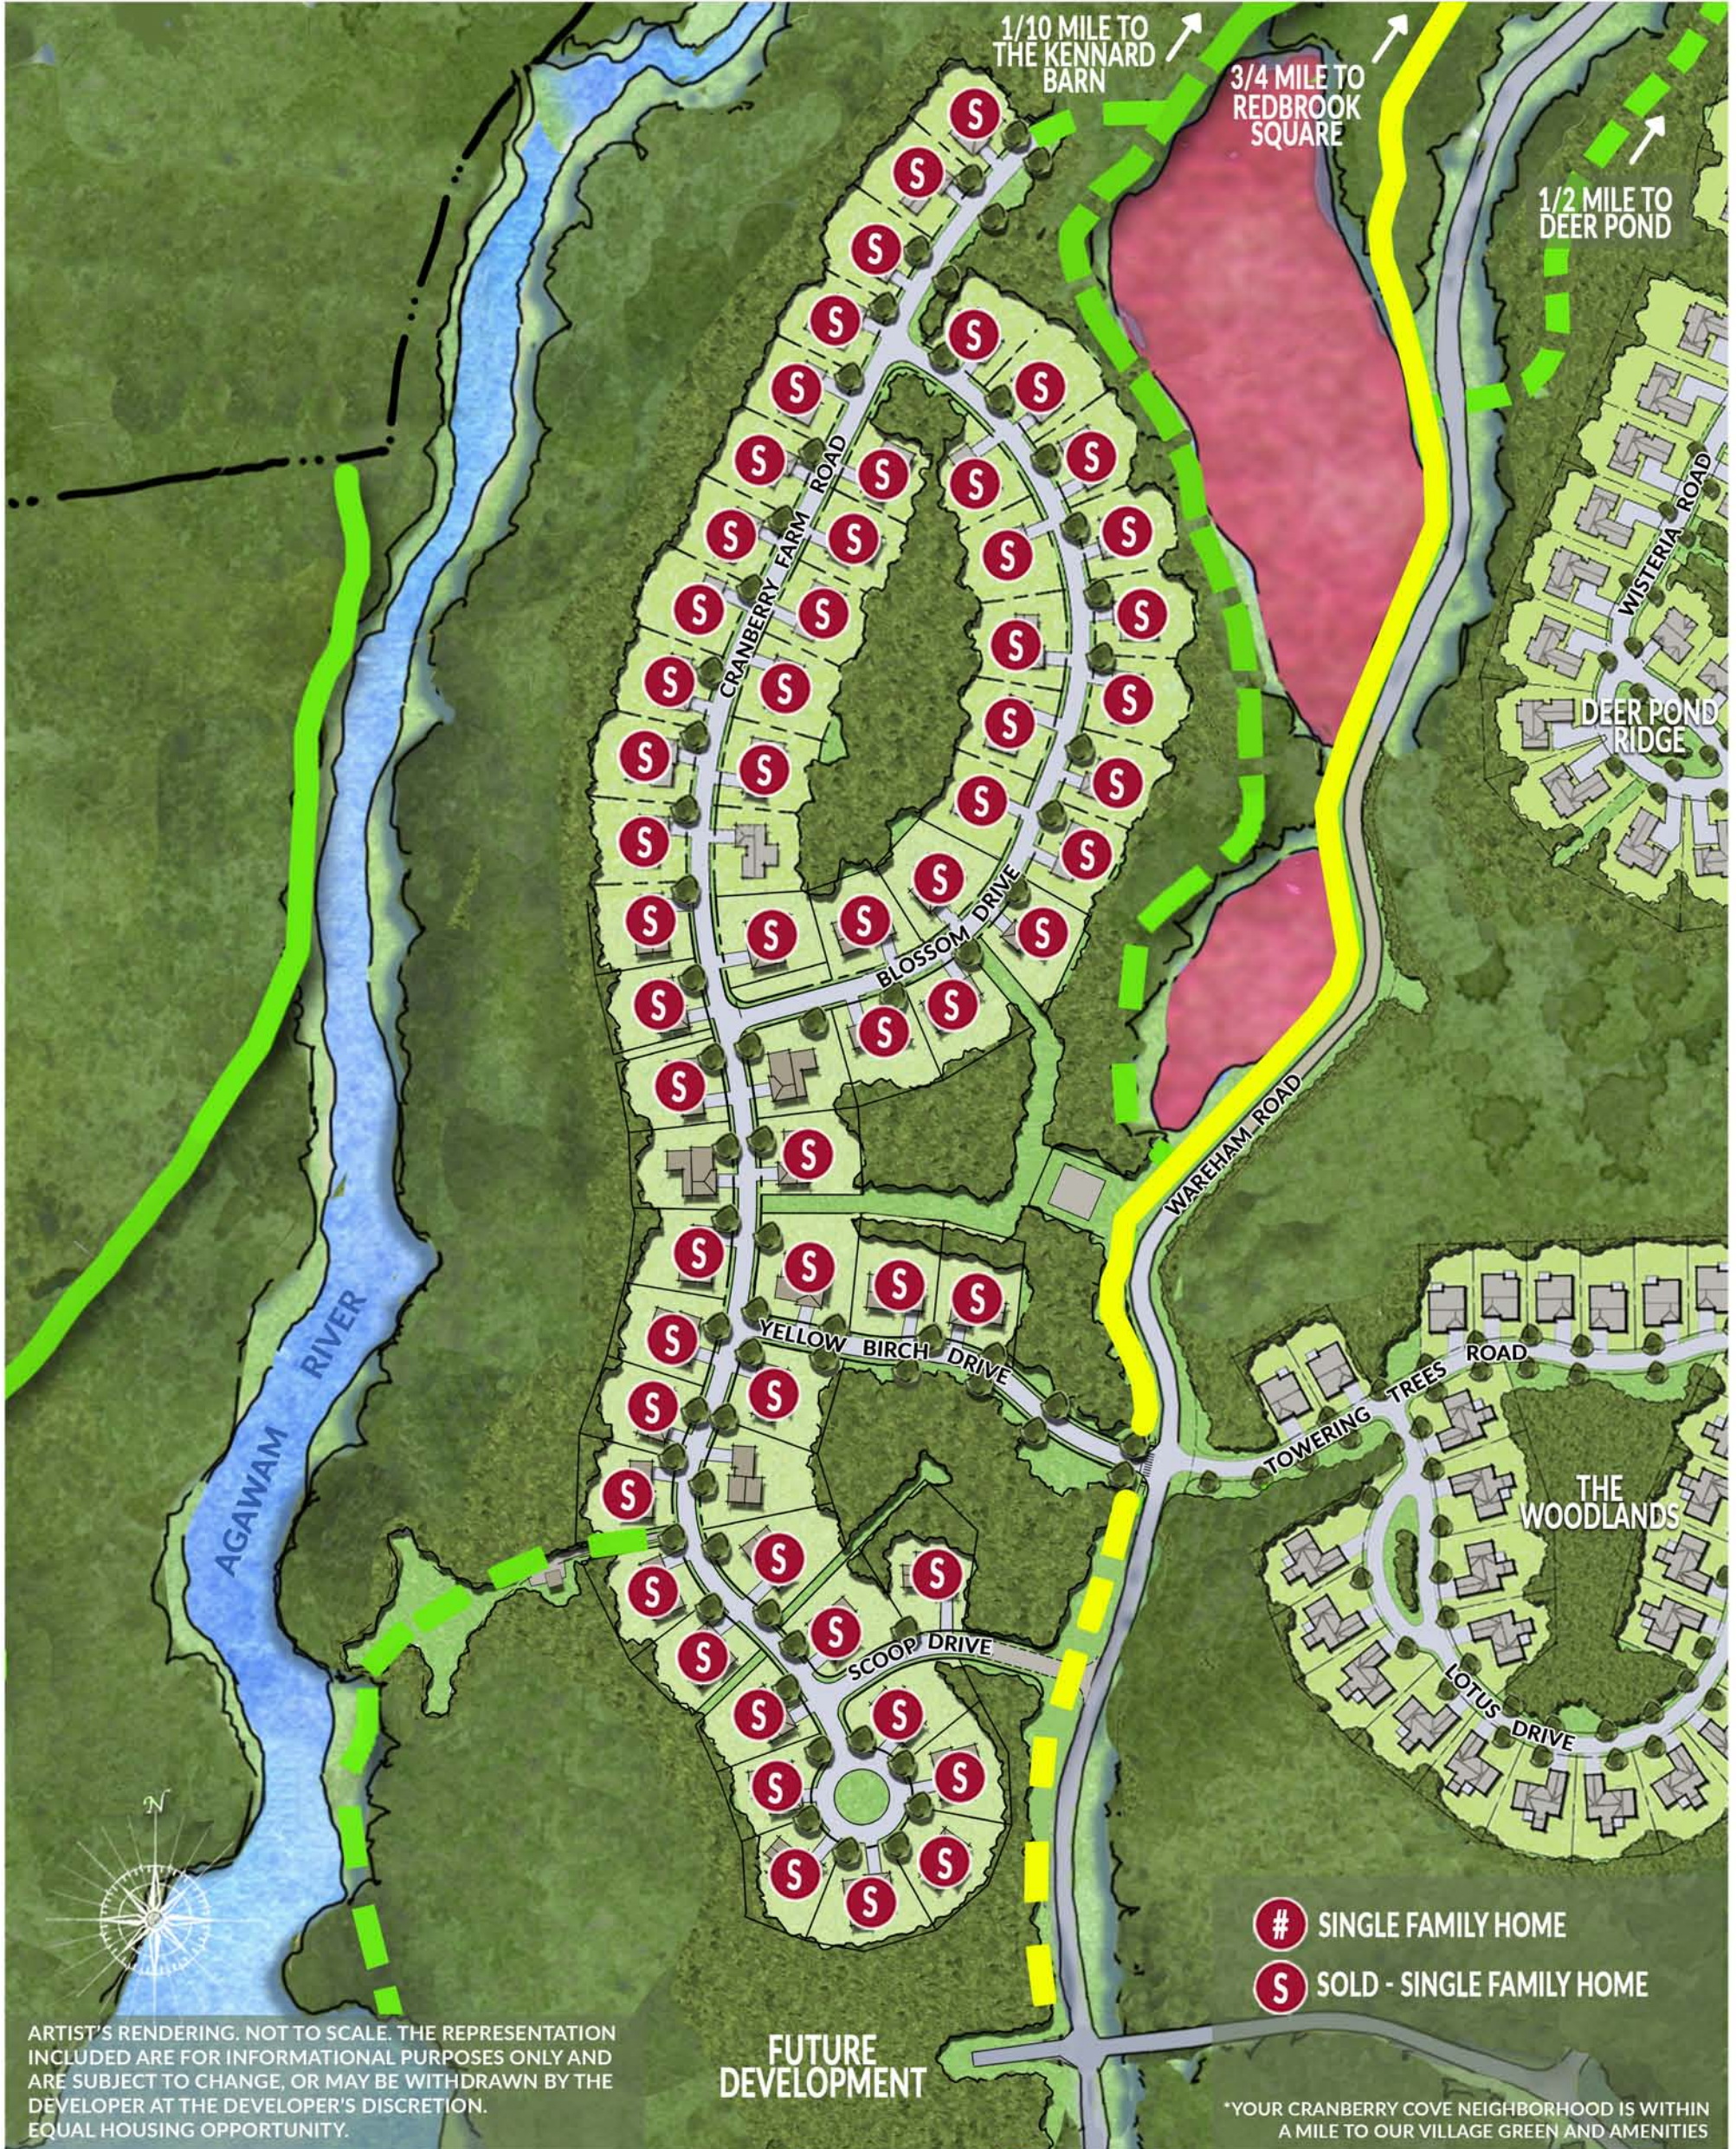

**REDBROOK**  
AN A.D. MAKEPEACE  
COMMUNITY

# CRANBERRY COVE

EXTRA-SPACIOUS SINGLE-FAMILY HOMES

DESIGNED AND BUILT BY E.J. PONTIFF

ARTIST'S RENDERING. NOT TO SCALE. THE REPRESENTATION INCLUDED ARE FOR INFORMATIONAL PURPOSES ONLY AND ARE SUBJECT TO CHANGE, OR MAY BE WITHDRAWN BY THE DEVELOPER AT THE DEVELOPER'S DISCRETION. EQUAL HOUSING OPPORTUNITY.