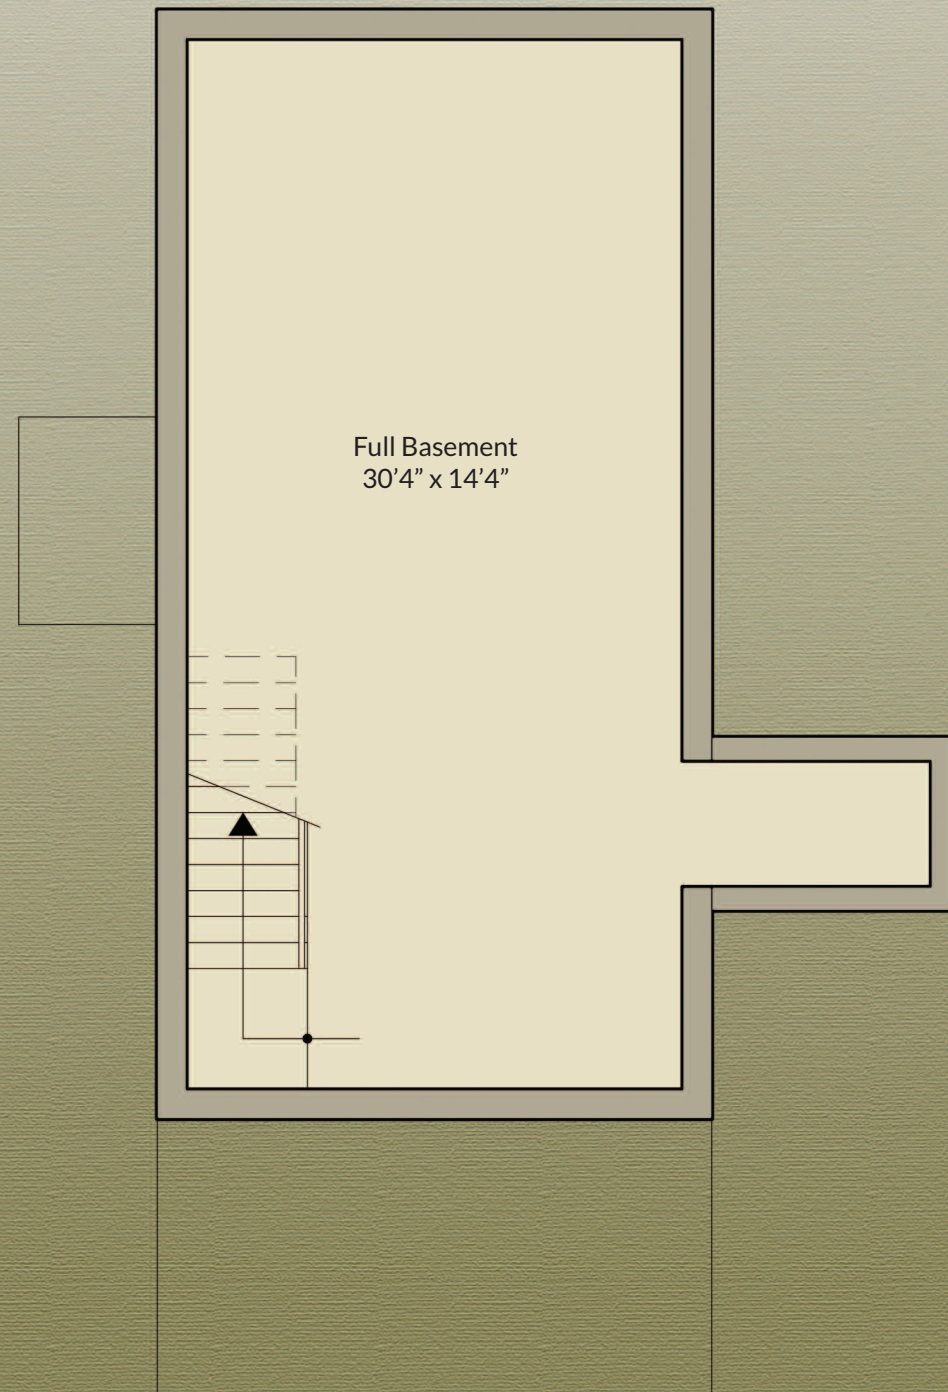

# Basement

433 SF

**REDBROOK**  
AN A.D. MAKEPEACE COMMUNITY

# PARK COTTAGE

995 SF – 2 Bedroom / 1.5 Bath

- Nantucket-style two-story home with covered front deck
- Foyer opens to living and dining rooms with backyard views
- Beautifully designed kitchen with walk-in pantry and dining area
- Open living room with optional gas fireplace
- Airy master bedroom on second floor with dual closets
- Second bedroom with ample storage space
- Full bath with soaker tub shower
- Convenient laundry on the second floor
- Full basement with option to finish

# First Floor

512 SF

# Second Floor

483 SF