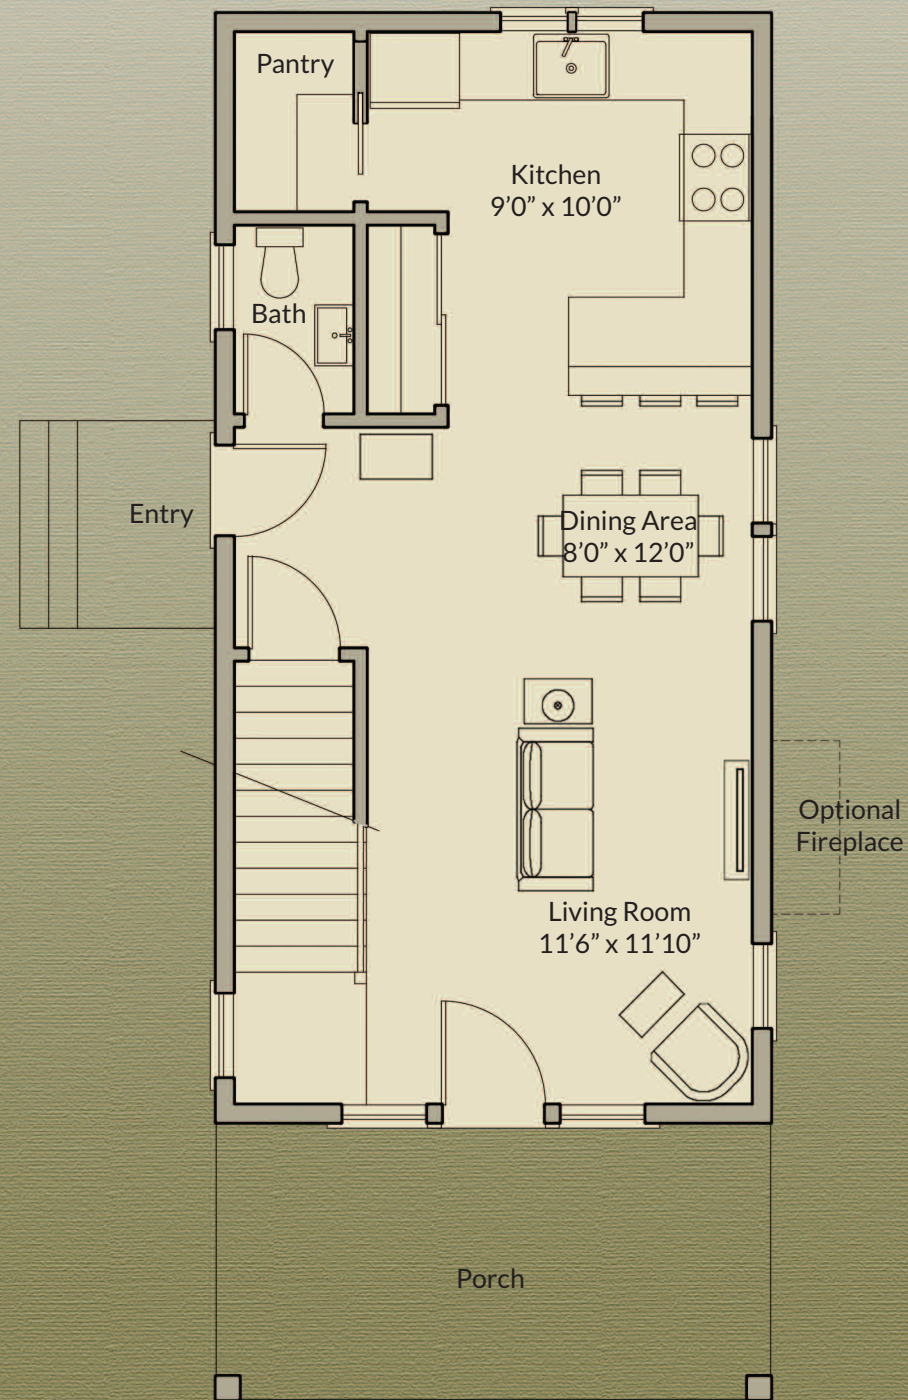

# Basement

433 SF

**REDBROOK**  
AN A.D. MAKEPEACE COMMUNITY

# PARK COTTAGE

995 SF – 2 Bedroom / 1.5 Bath

- Nantucket-style two-story home with covered front deck
- Foyer opens to living and dining rooms with backyard views
- Beautifully designed kitchen with walk-in pantry and dining area
- Open living room with optional gas fireplace
- Airy master bedroom on second floor with dual closets
- Second bedroom with ample storage space
- Full bath with soaker tub shower
- Convenient laundry on the second floor
- Full basement with option to finish

# First Floor

512 SF

# Second Floor

483 SF