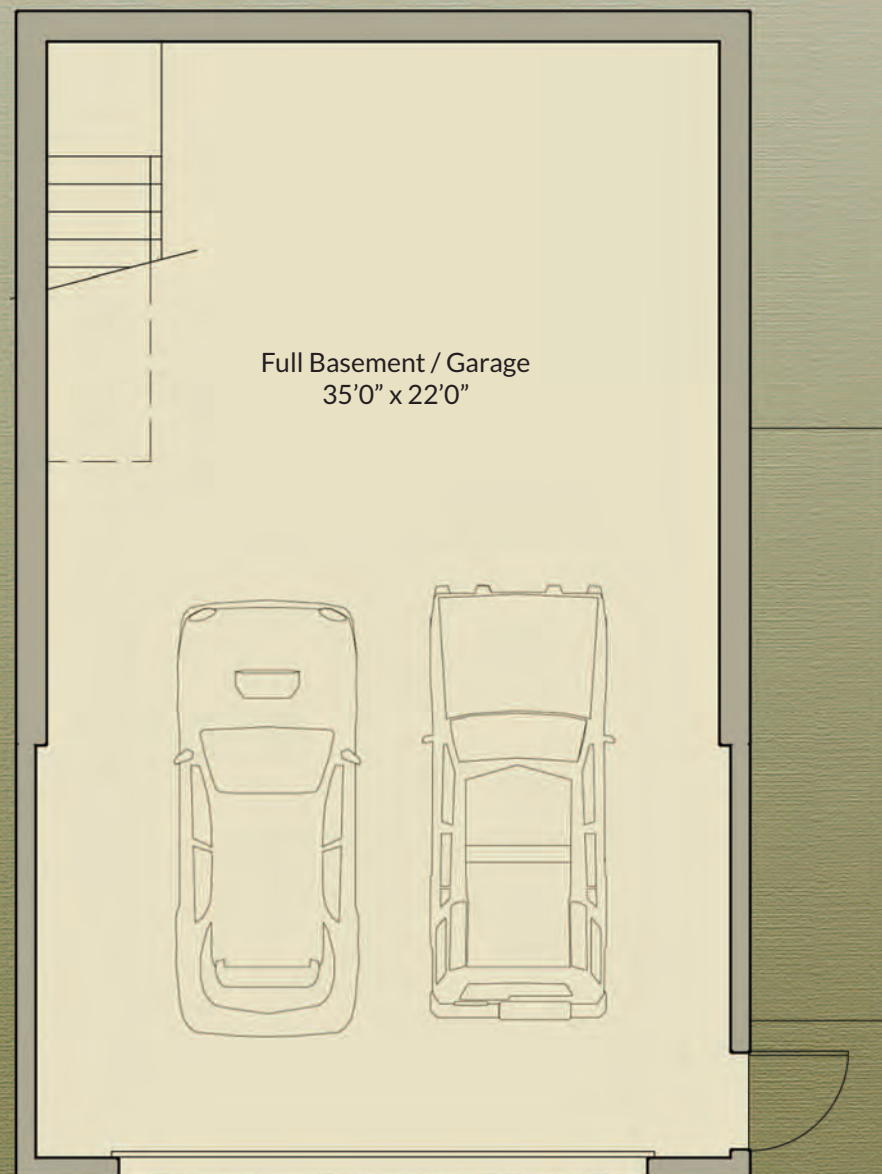

Basement

770 SF

REDBROOK
AN A.D. MAKEPEACE COMMUNITY

HILLSIDE COTTAGE

1,310 SF – 2 Bedroom / 1.5 Bath / Home Office

- Nantucket-style home with large two-car garage under
- Side entry opens to dining and living rooms with backyard views
- Beautifully designed kitchen with pantry and dining area
- Open living room with gas fireplace
- Extra-large deck off living room
- Spacious home office on the first floor
- Airy master bedroom on second floor with dual closets
- Second bedroom with large closet
- Full bath with soaker tub shower and built-in shelves
- Convenient laundry on the second floor
- Partial basement with option to finish

Homes Designed and Built by Barefoot Cottage Company

First Floor

704 SF

Second Floor

606 SF