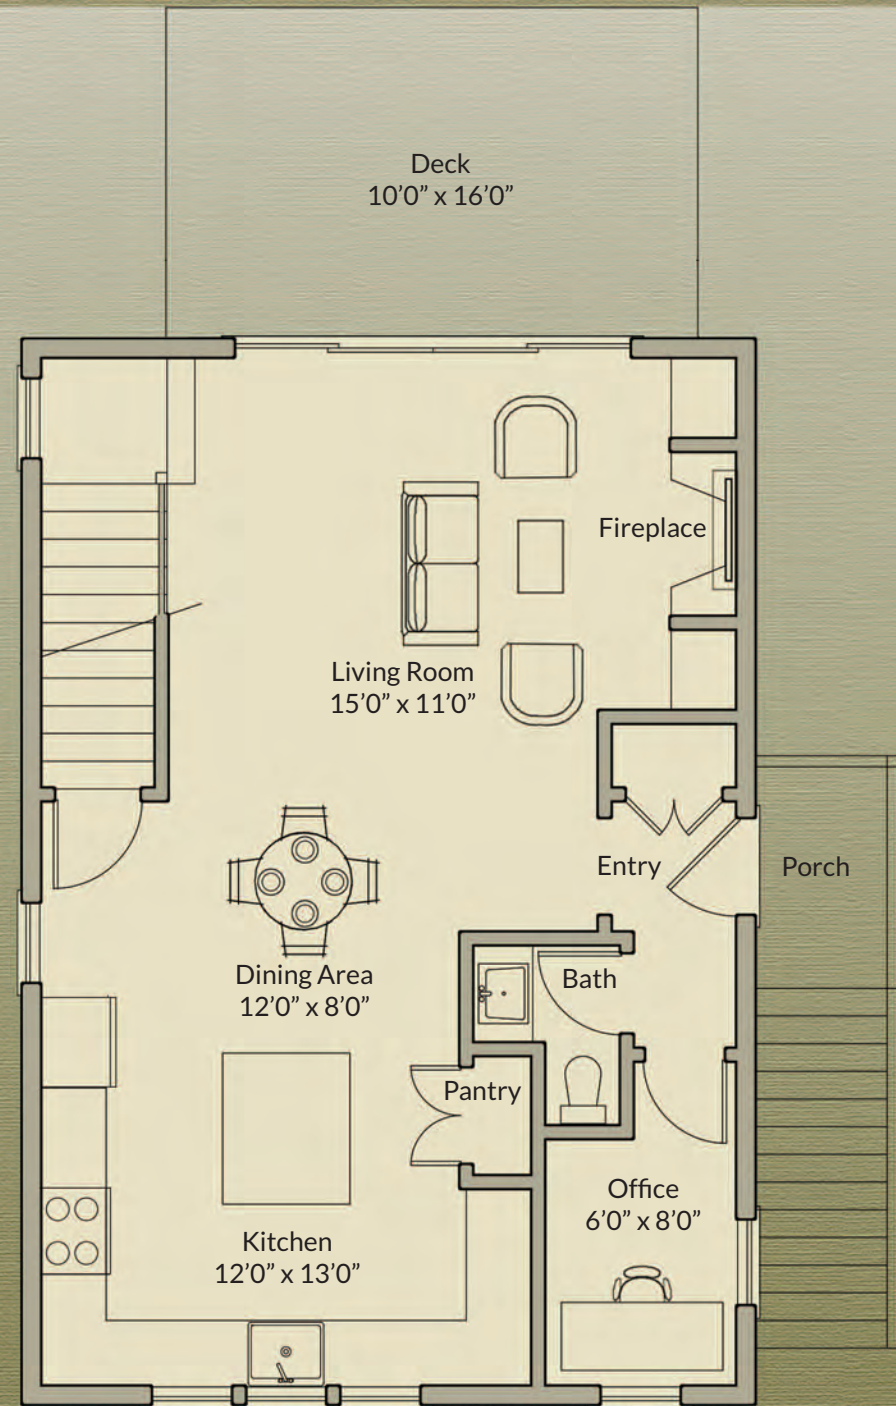

Basement

770 SF

REDBROOK
AN A.D. MAKEPEACE COMMUNITY

HILLSIDE COTTAGE

1,310 SF – 2 Bedroom / 1.5 Bath / Home Office

- Nantucket-style home with large two-car garage under
- Side entry opens to dining and living rooms with backyard views
- Beautifully designed kitchen with pantry and dining area
- Open living room with gas fireplace
- Extra-large deck off living room
- Spacious home office on the first floor
- Airy master bedroom on second floor with dual closets
- Second bedroom with large closet
- Full bath with soaker tub shower and built-in shelves
- Convenient laundry on the second floor
- Partial basement with option to finish

Homes Designed and Built by Barefoot Cottage Company

First Floor

704 SF

Second Floor

606 SF