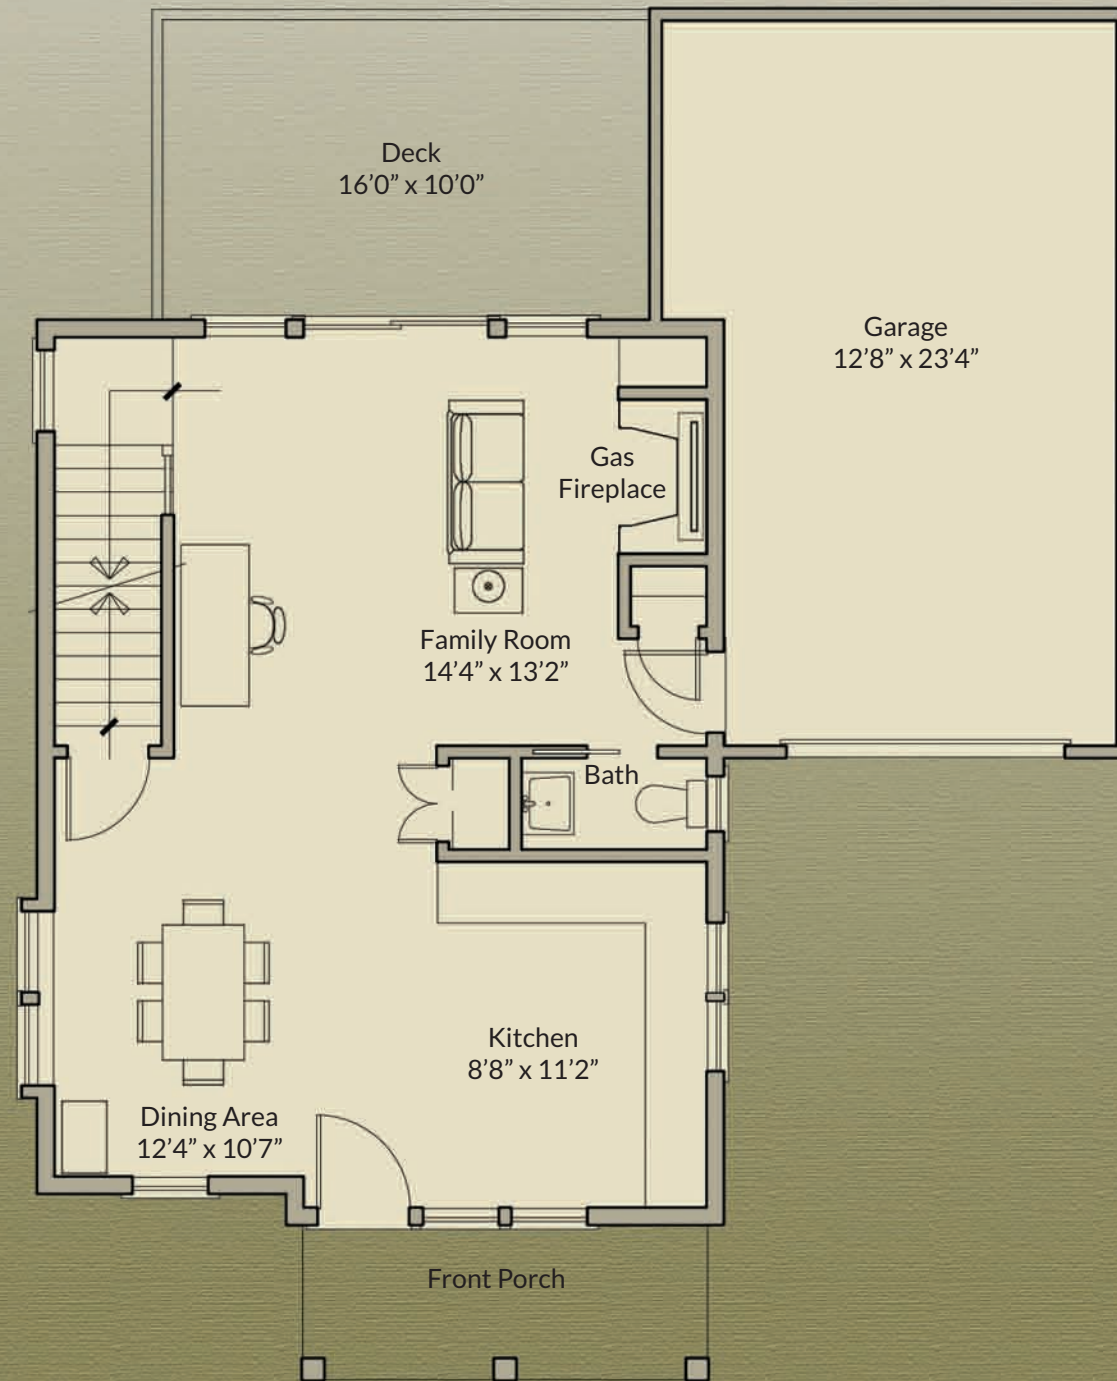

Basement

533 SF

REDBROOK
AN A.D. MAKEPEACE COMMUNITY

CLASSIC COTTAGE

1,200 SF – 2 Bedroom / 1.5 Bath

- Nantucket-style two-story home with covered front porch
- Extra-large one car garage
- Foyer opens to living and dining rooms with backyard views
- Spacious kitchen with large dining area
- Open living room with gas fireplace and built-in shelves
- Extra-large deck off living room
- Airy master bedroom on second floor with large closet
- Second bedroom with large closet
- Full bath with soaker tub shower
- Convenient laundry on the second floor
- Full basement with option to finish

Homes Designed and Built by Barefoot Cottage Company

First Floor

630 SF

Second Floor

570 SF