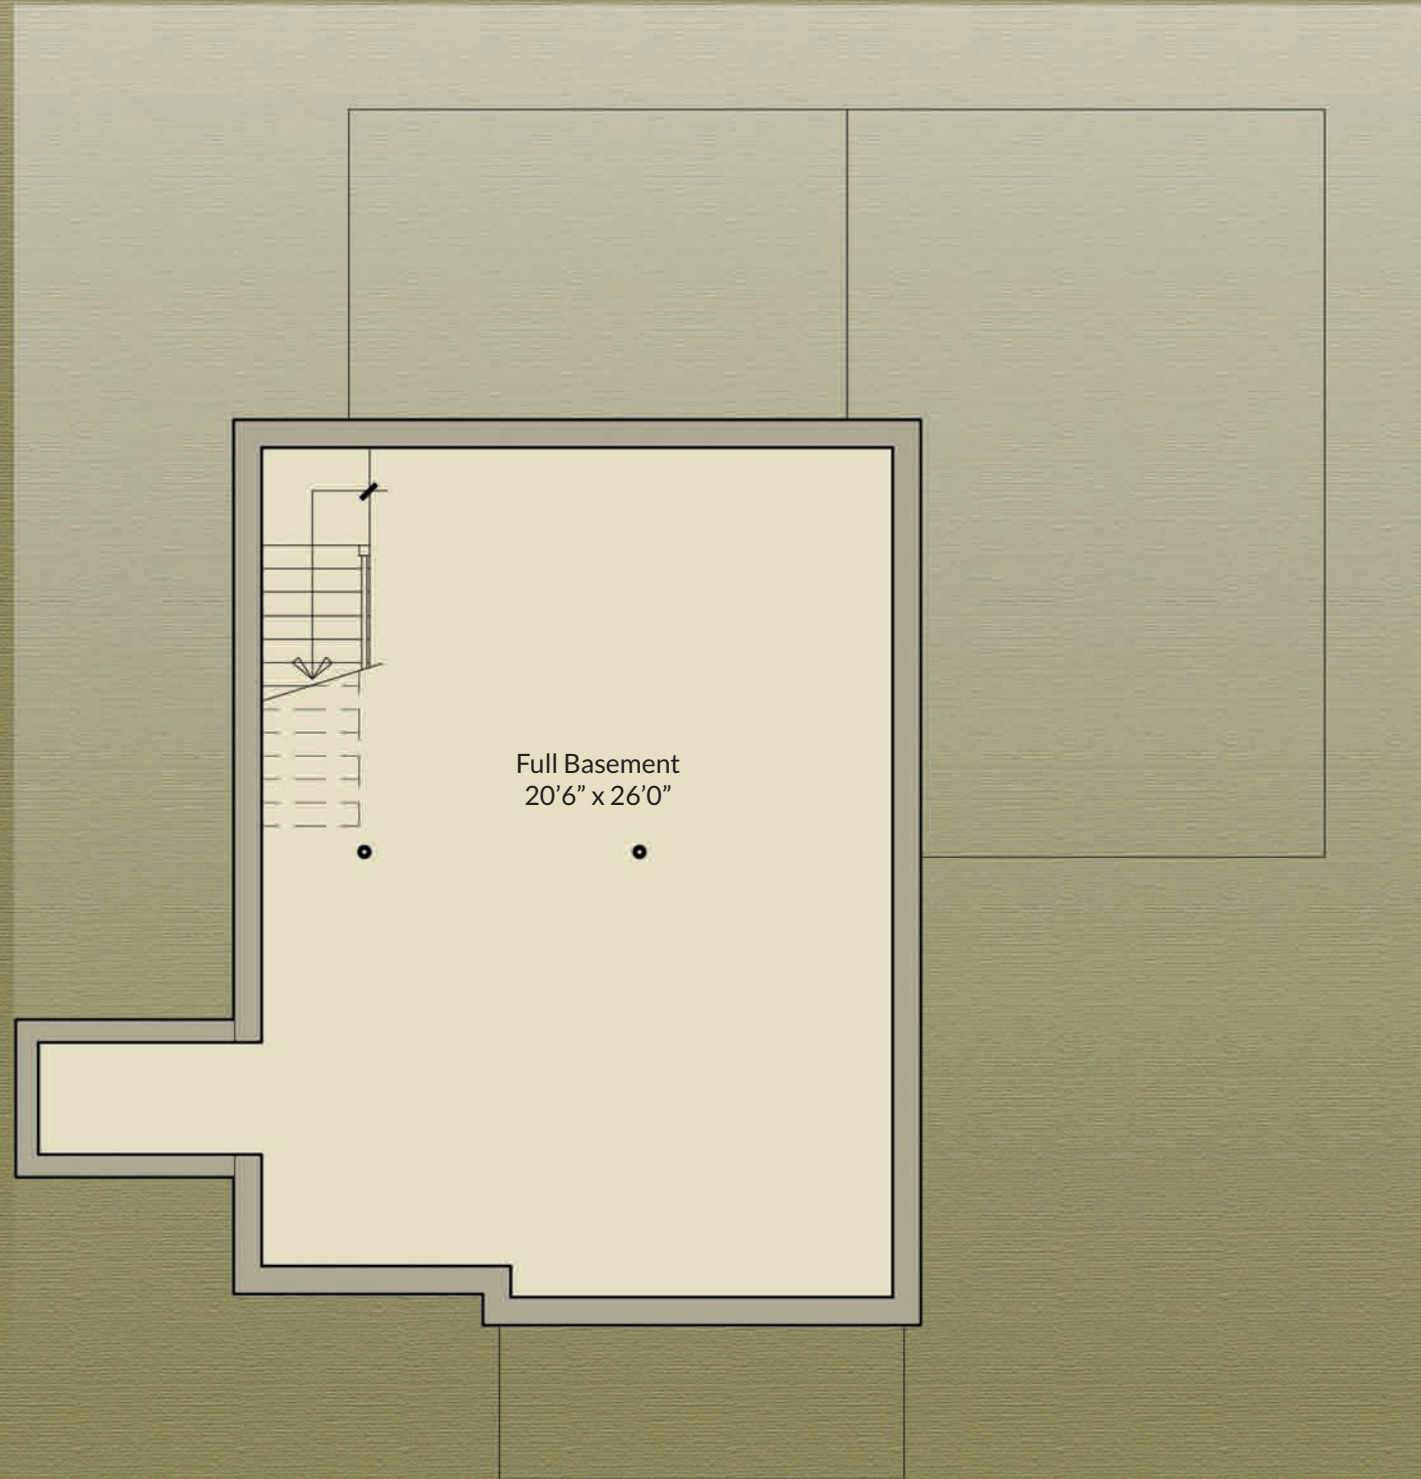

Basement

533 SF

REDBROOK
AN A.D. MAKEPEACE COMMUNITY

CLASSIC COTTAGE

1,200 SF – 2 Bedroom / 1.5 Bath

- Nantucket-style two-story home with covered front porch
- Extra-large one car garage
- Foyer opens to living and dining rooms with backyard views
- Spacious kitchen with large dining area
- Open living room with gas fireplace and built-in shelves
- Extra-large deck off living room
- Airy master bedroom on second floor with large closet
- Second bedroom with large closet
- Full bath with soaker tub shower
- Convenient laundry on the second floor
- Full basement with option to finish

Homes Designed and Built by Barefoot Cottage Company

First Floor

630 SF

Second Floor

570 SF