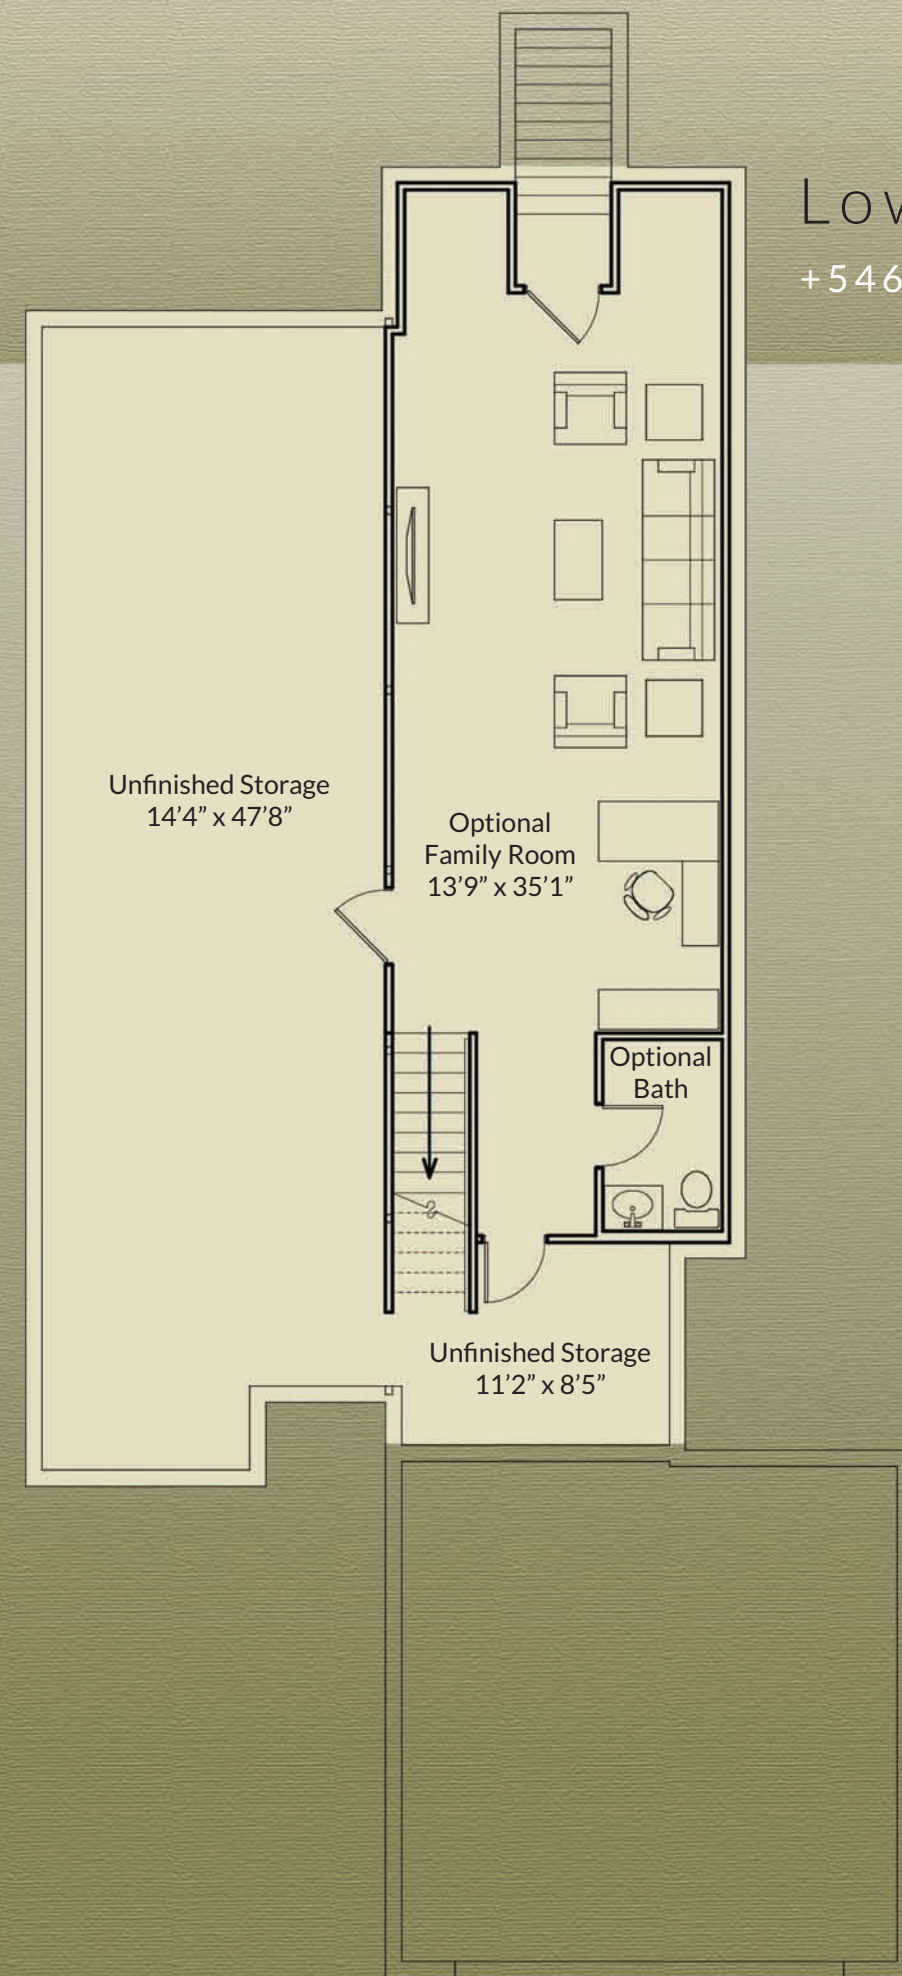

THE ARBOR

1,517 SF – 2 Bedroom / 2 Bath

REDBROOK
AN A.D. MAKEPEACE COMMUNITY

- Maintenance-free single-story home
- Covered front entry and two-car garage
- Convenient laundry mud room off garage
- Spacious kitchen with peninsula
- Large dining area and open living room with fireplace
- Airy master suite with two closets
- Additional bedroom suite with full bath
- Generous rear deck with private yard

First Floor

+1,517 SF

Lower Level

+546 SF

The dimensions, size, configuration and other information on these floor plans are subject to change without notice and are meant to be illustrative only. All dimensions and square feet are approximate.