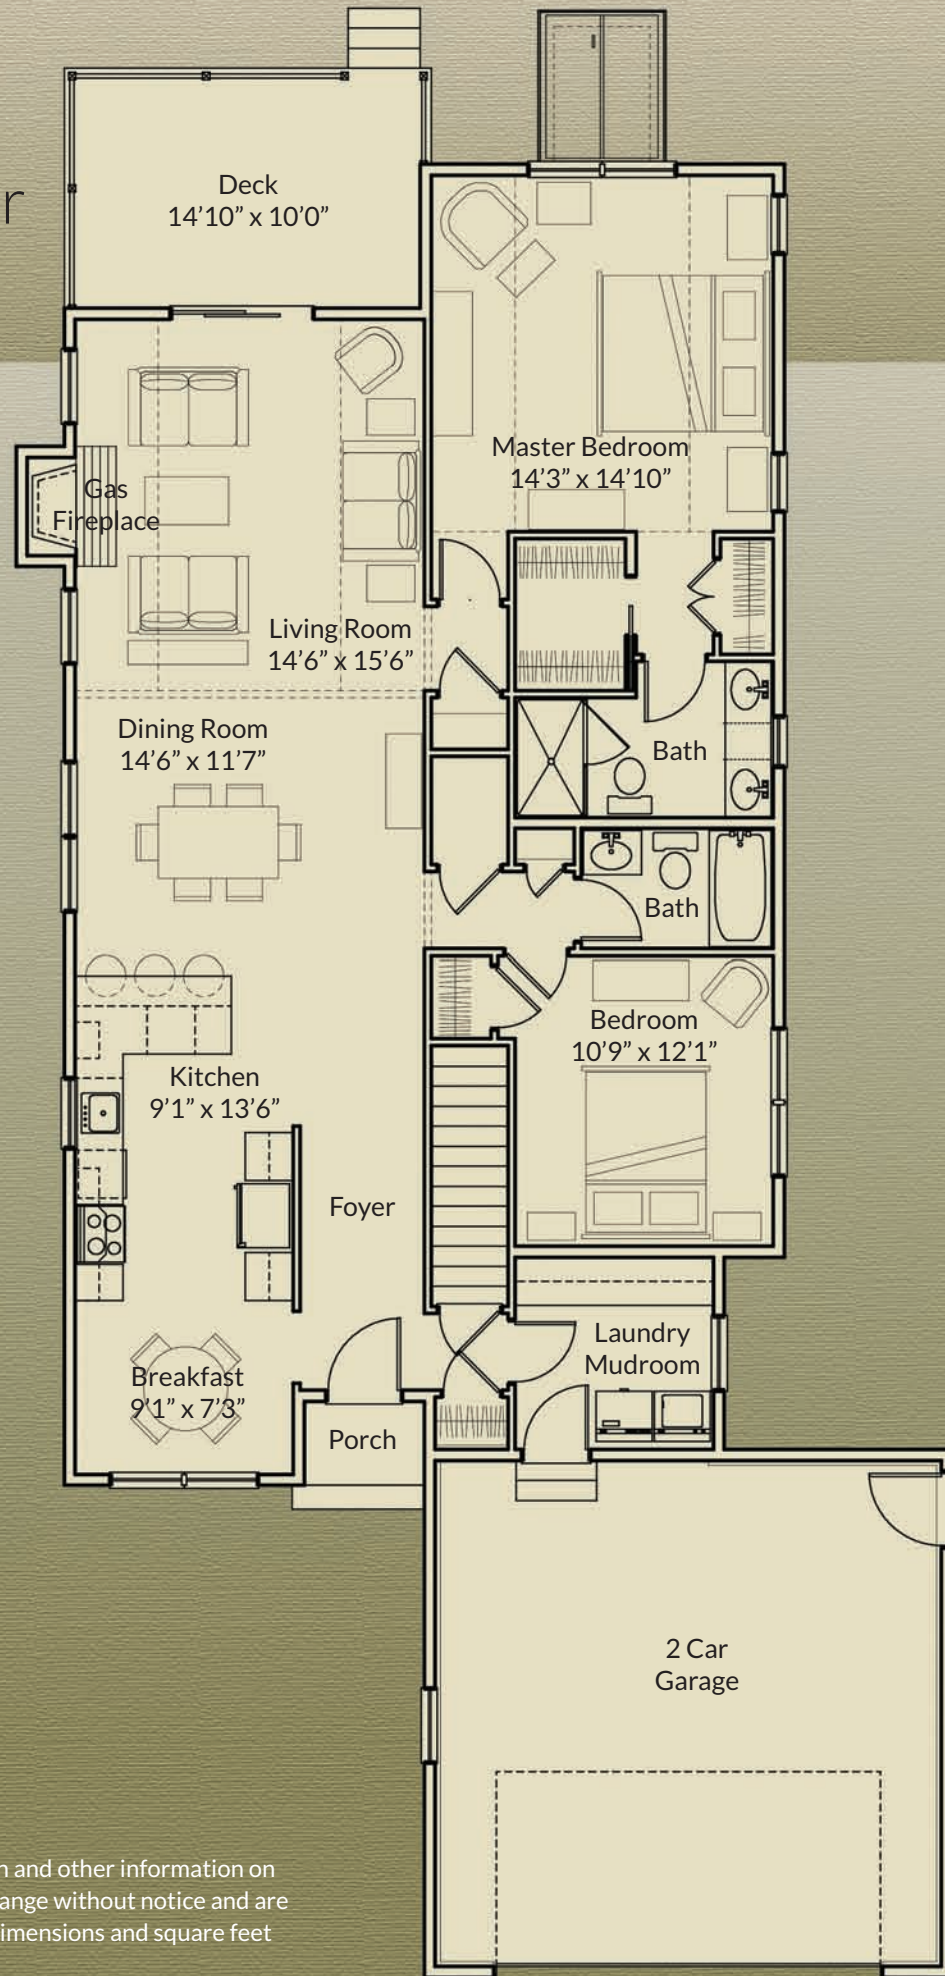

THE ARBOR

1,517 SF – 2 Bedroom / 2 Bath

REDBROOK
AN A.D. MAKEPEACE COMMUNITY

- Maintenance-free single-story home
- Covered front entry and two-car garage
- Convenient laundry mud room off garage
- Spacious kitchen with peninsula
- Large dining area and open living room with fireplace
- Airy master suite with two closets
- Additional bedroom suite with full bath
- Generous rear deck with private yard

First Floor

+1,517 SF

Lower Level

+546 SF

The dimensions, size, configuration and other information on these floor plans are subject to change without notice and are meant to be illustrative only. All dimensions and square feet are approximate.